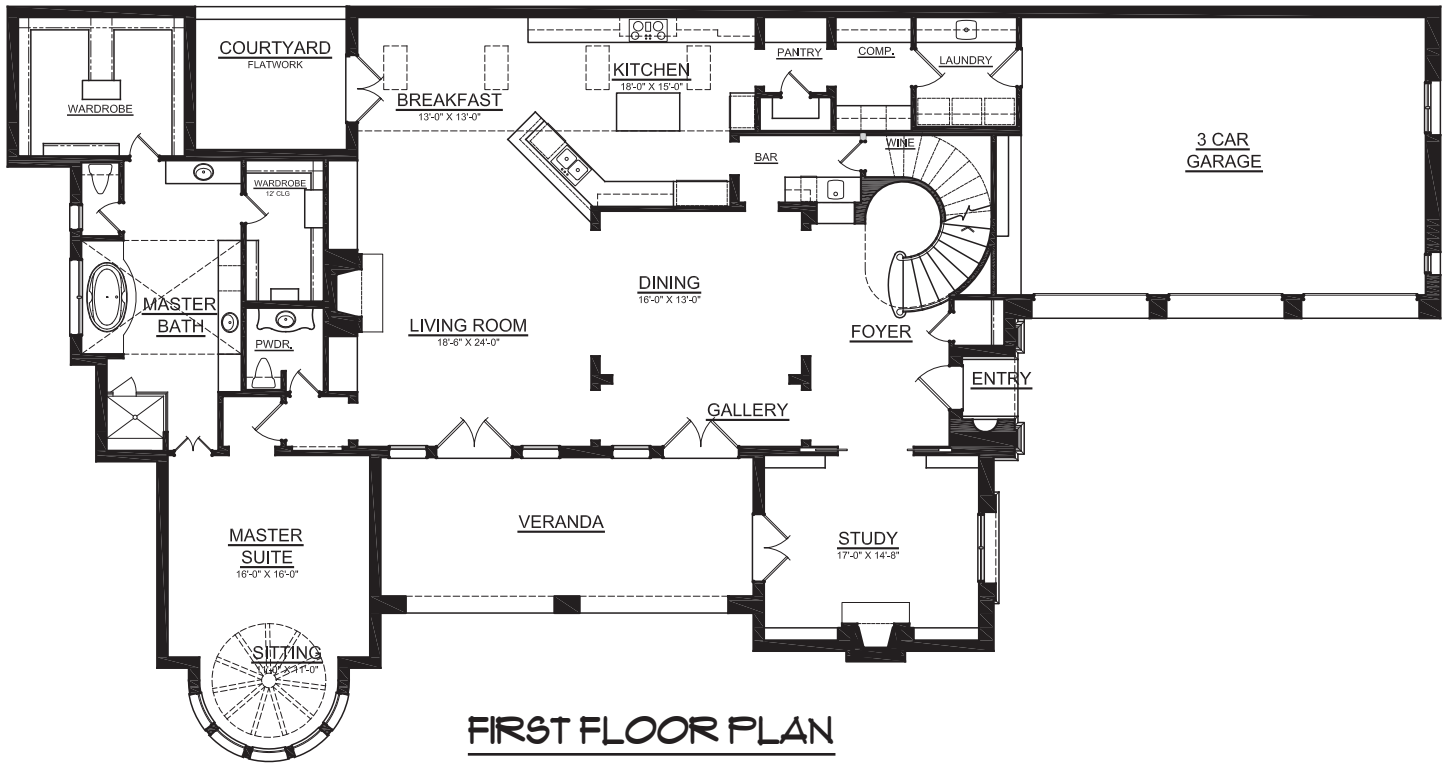

OLD WORLD FRENCH DESIGN IN STONEBRIAR PARK

TABULATIONS

Per Plans: •5059 sq. ft. Living •845 sq. ft. Garages •395 sq. ft. Covered Exterior •6299 sq. ft. Under Roof •.20 Acre Lot.

SALES INFORMATION

•Four Bedrooms •Four Full & Two Half Baths •Formal Dining Room •Living Room •Study •Game Room w/ Bar •Computer Room •Veranda •Two Fireplaces •Three Car Garage •Courtyard •Homeowners dues \$95/mo. •Legal Description: Lot 21, Block 1E, The Villages of Stonebriar Park, City of Frisco, Collin County

FINISHES

•Custom Iron Entry Doors •Beautiful Patterned Marble and Tile Flooring •Extensive Handscraped Wood Flooring •Special Finish Kitchen Cabinetry •All Eight Foot Solid Core Doors with Unique Custom Plaquing and Designer Hardware •Extensive Granite Throughout •Patterned Marble Flooring and Tub Surround In Master Bath •Elaborate Master Closets with Extensive Shelving and Built Ins

Prices and Specifications subject to change without notice.

6389 MEMORIAL DRIVE

UPPER FLOOR PLAN
NOT TO SCALE

FIRST FLOOR PLAN
NOT TO SCALE