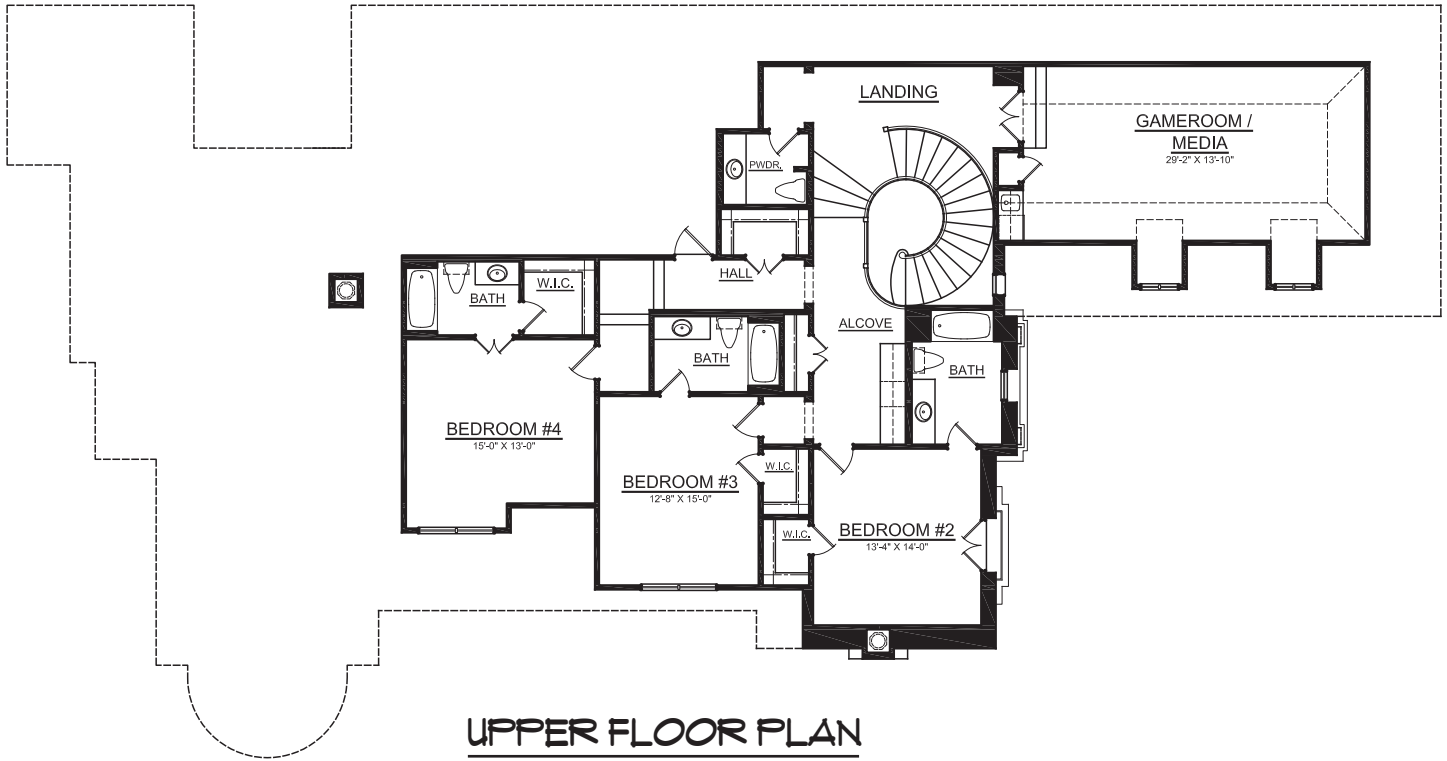

6389 MEMORIAL DRIVE

UPPER FLOOR PLAN
NOT TO SCALE